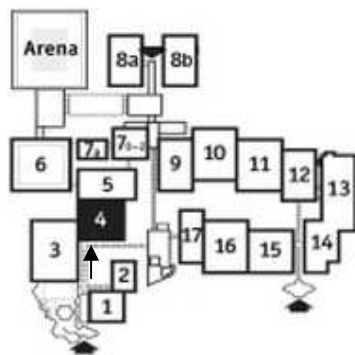

We will have two Cooking Mixers on display, and our staffs will be on hand to provide you with all the information you need and to answer any questions you may have.

Display Model:

SC-410B Cooking Mixer

SC-400 Rotary Cooking Mixer

Full Cap.: 80L

Full Cap.: 120L

SEVEN CASTLE ENT. CO., LTD.

No. 76, Ren-Ai Road, Bali Dist., New Taipei City 24944, TAIWAN

Tel: +886-2-2610-7682

Email: info@seven-castle.com.tw

Fax: +886-2-2610-7683

Web: www.seven-castle.com